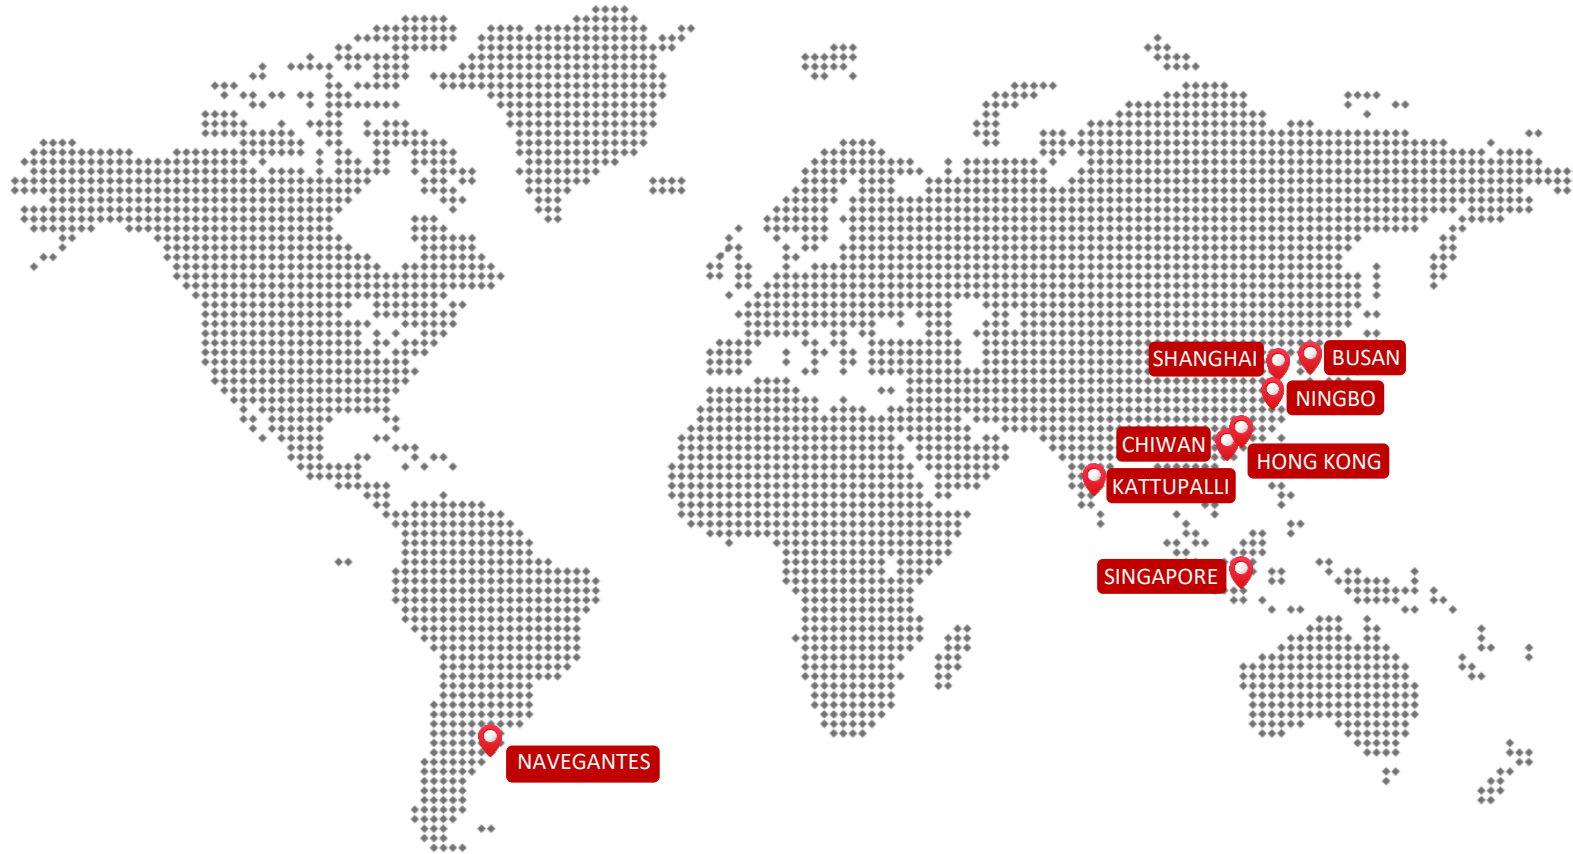

LINE SERVICES

Sailing Frequency : | Weekly

ASIA

SERVICE NAME
SHIPPING LINE

TRANSIT TIME (DAYS)

DIRECT CALLS	EXPO	IMPO
Singapore	29	34
Hong Kong	40	40
Busan	39	44
Shanghai	37	46
Ningbo	36	48
Chiwan	32	50
Kattupalli	25	-
Other Asian Ports	Via T/S	Via T/S